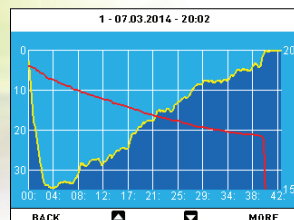

Logbook

The logbook features three pages of information for each dive, including depth, temperature and tank pressure profile.