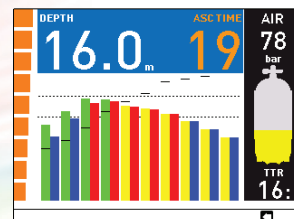

Saturation graph